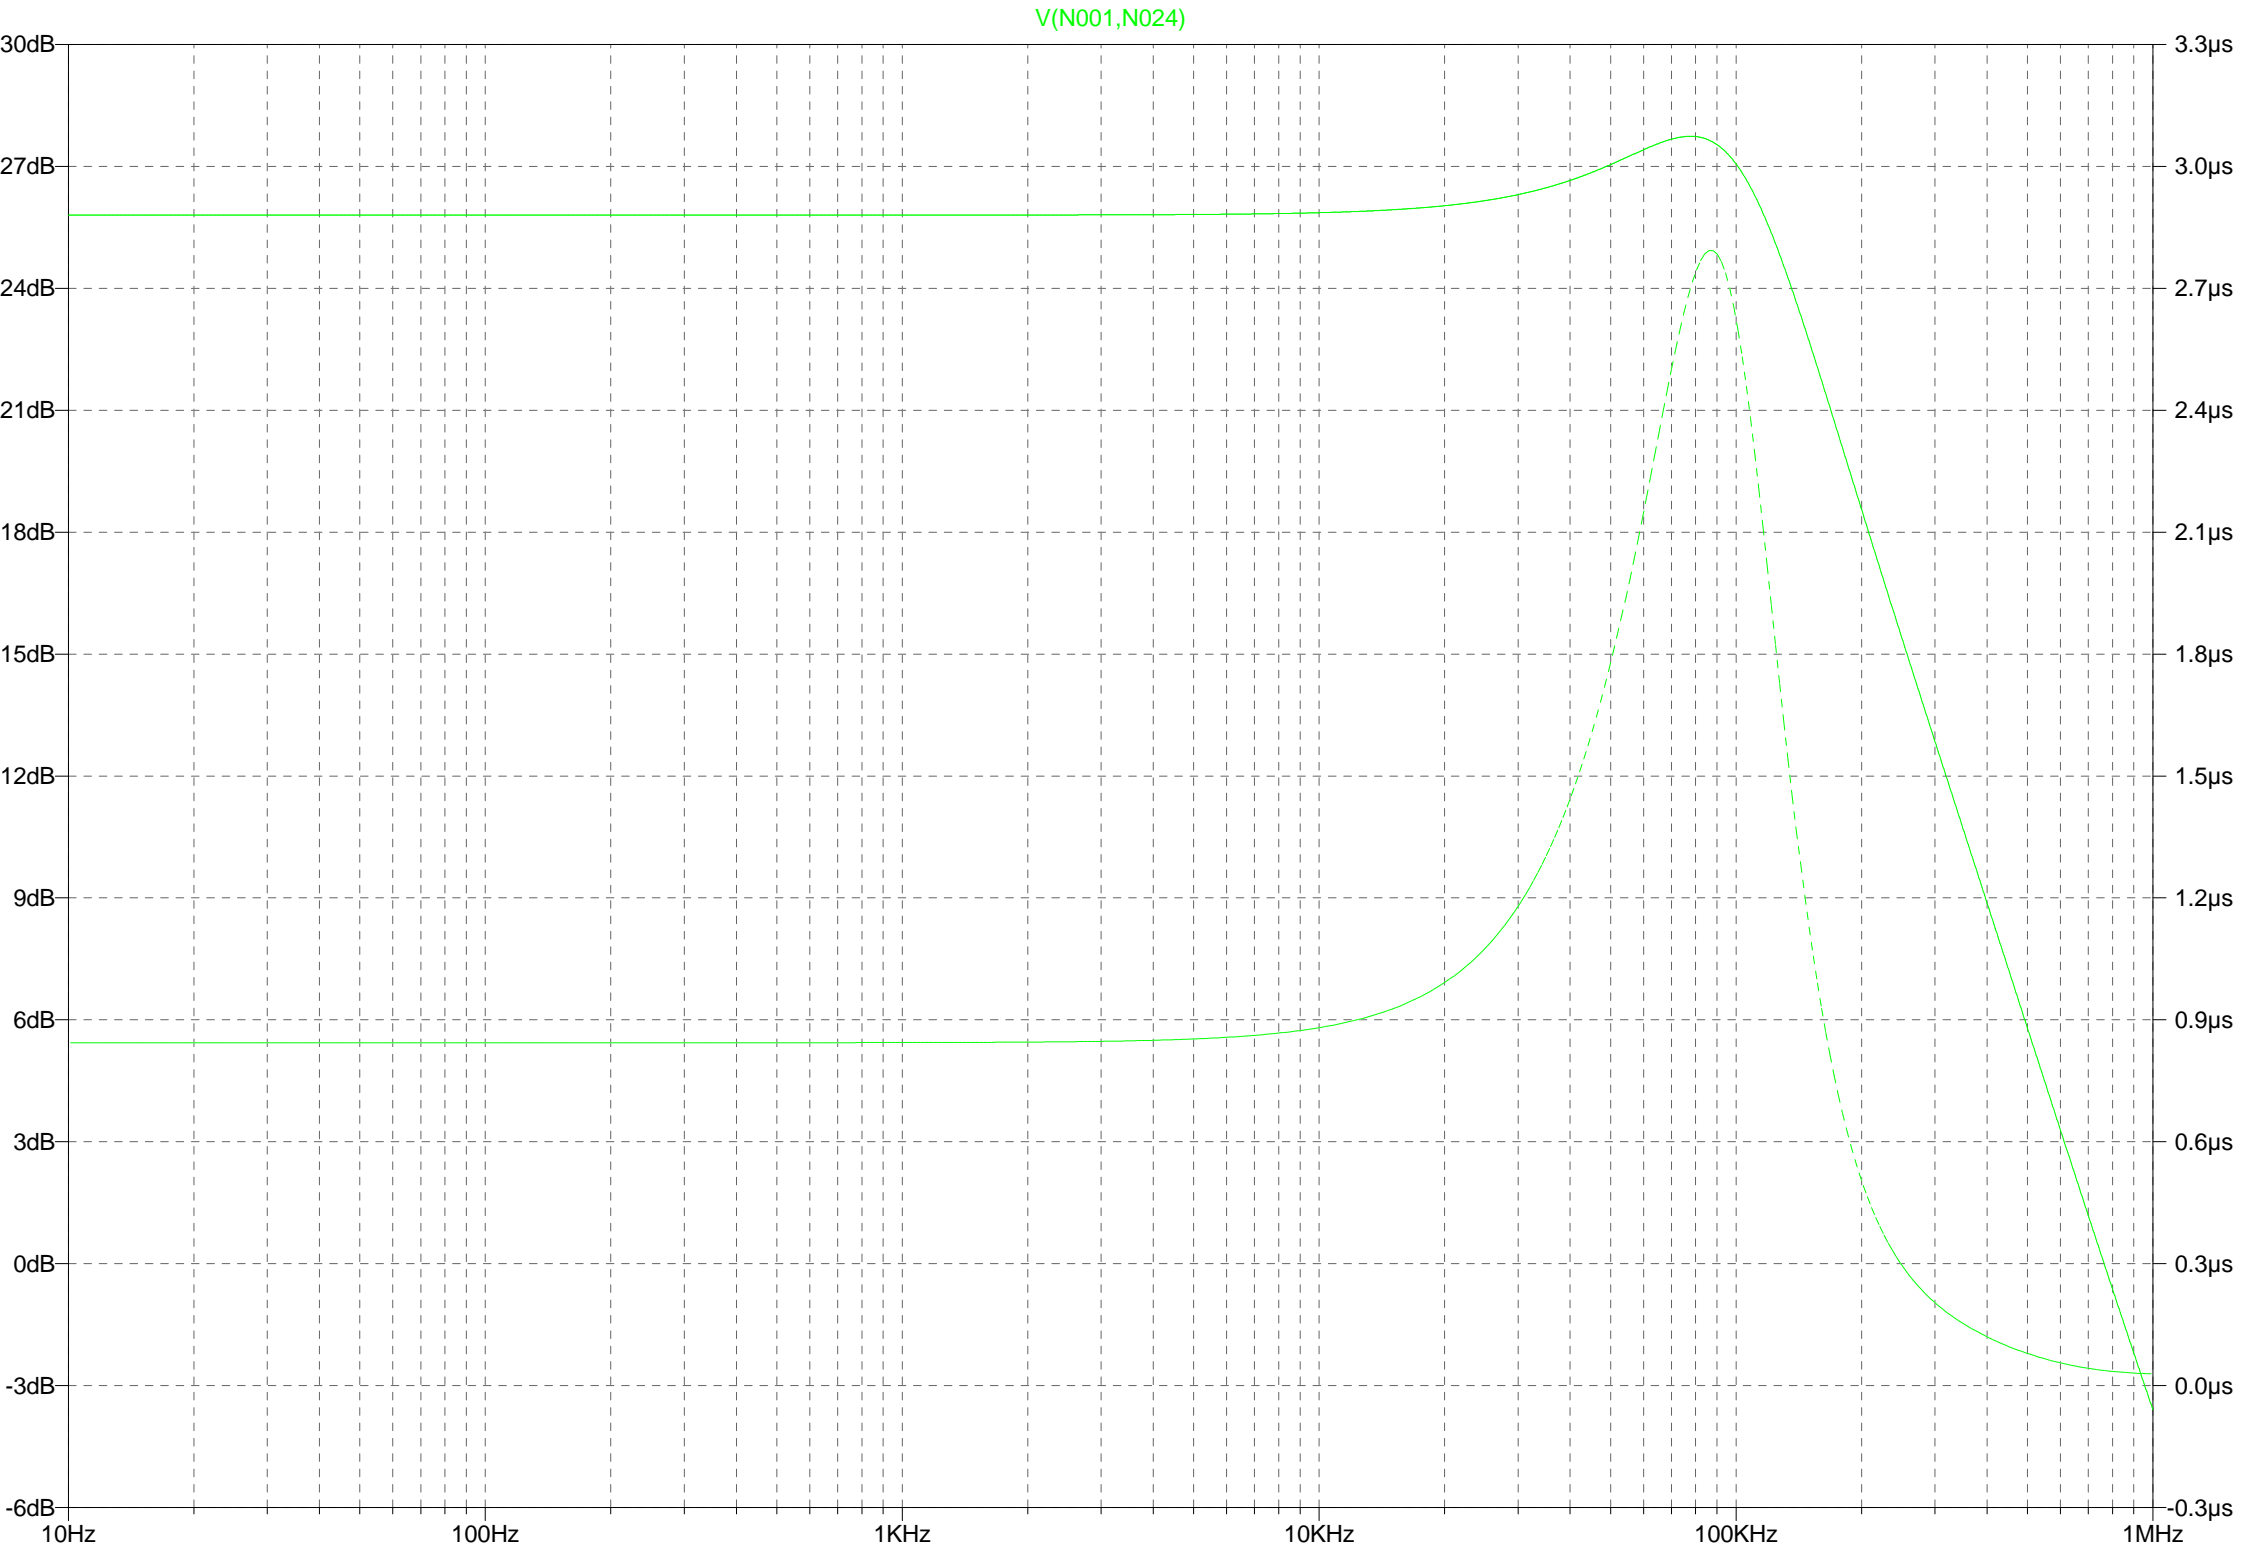

V(N001,N024)

--- D:\Programme\LTC\AMPkoch10.raw ---